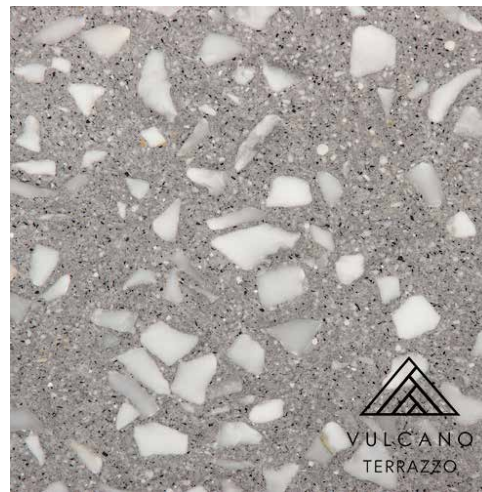

NOTTE

CIOTTOLLO

MEZZO RANGE

PEPE BIANCO

CASTELLO

CIELO SCURO

BOSCHETTO

The Mezzo range is characterised by its mid-sized fragments of authentic Italian marble. You will discover many precious stones such as Carrara, Nero Marquina, Rosso Verona, Calacatta, Verde Alpi, and Green Onyx, in this range.

Available in sizes:

600mm x 600mm x 20mm

*Please refer to our website for stock information

PICCOLO RANGE

The Piccolo range is recognised by its montage of small stones with a range of rich colour and tones. You will discover many authentic stones such as Bianco Verona, Carrara, Nero Marquina, Rosso Verona, Calacatta, in this range.