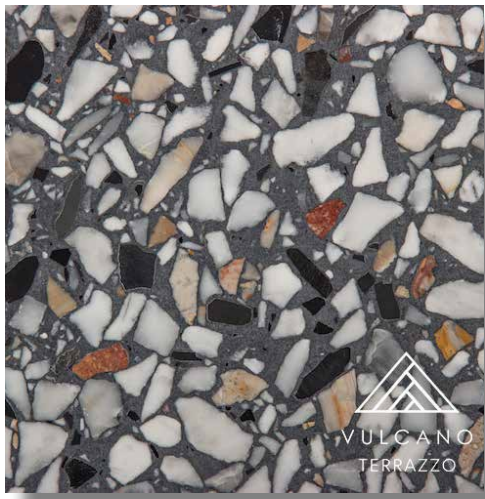

GRANDE RANGE

BIANCO

GRIS

SPAZIO

DALMATA

The Grande range is characterised by its magnified fragments of authentic Italian marble. You will discover many precious stones such as Carrara, Calacatta, Nero Marquina, Siena, and Bardiglio in this range.

NOTTE

CIOTTOLLO

MEZZO RANGE

PEPE BIANCO

CASTELLO

CIELO SCURO

BOSCHETTO

The Mezzo range is characterised by its mid-sized fragments of authentic Italian marble. You will discover many precious stones such as Carrara, Nero Marquina, Rosso Verona, Calacatta, Verde Alpi, and Green Onyx, in this range.

Available in sizes:

600mm x 600mm x 20mm

*Please refer to our website for stock information

PICCOLO RANGE

The Piccolo range is recognised by its montage of small stones with a range of rich colour and tones. You will discover many authentic stones such as Bianco Verona, Carrara, Nero Marquina, Rosso Verona, Calacatta, in this range.