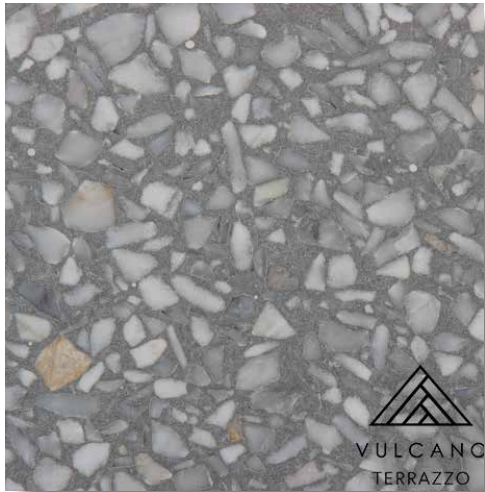

NOTTE

CIOTTOLLO

MEZZO RANGE

PEPE BIANCO

CASTELLO

CIELO SCURO

BOSCHETTO

The Mezzo range is characterised by its mid-sized fragments of authentic Italian marble. You will discover many precious stones such as Carrara, Nero Marquina, Rosso Verona, Calacatta, Verde Alpi, and Green Onyx, in this range.

Available in sizes:

600mm x 600mm x 20mm

*Please refer to our website for stock information

PICCOLO RANGE

The Piccolo range is recognised by its montage of small stones with a range of rich colour and tones. You will discover many authentic stones such as Bianco Verona, Carrara, Nero Marquina, Rosso Verona, Calacatta, in this range.