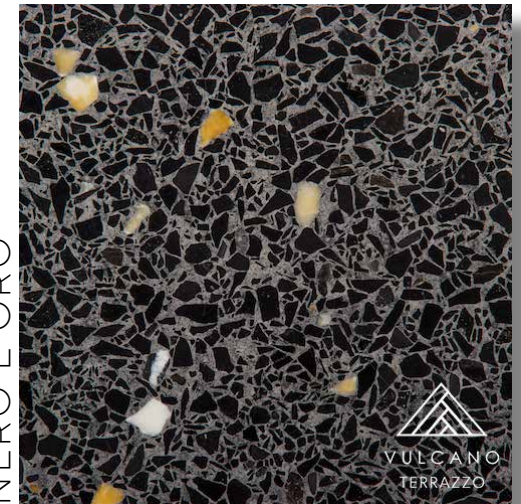

Available in sizes:

600mm x 600mm x 20mm

*Please refer to our website for stock information

PICCOLO RANGE

The Piccolo range is recognised by its montage of small stones with a range of rich colour and tones. You will discover many authentic stones such as Bianco Verona, Carrara, Nero Marquina, Rosso Verona, Calacatta, in this range.

Available in sizes:

600mm x 600mm x 20mm

400mm x 400mm x 15mm

*Please refer to our website for stock information

BELLA VARIGATO

BIANCO

RUMORE BIANCO

NERO E ORO