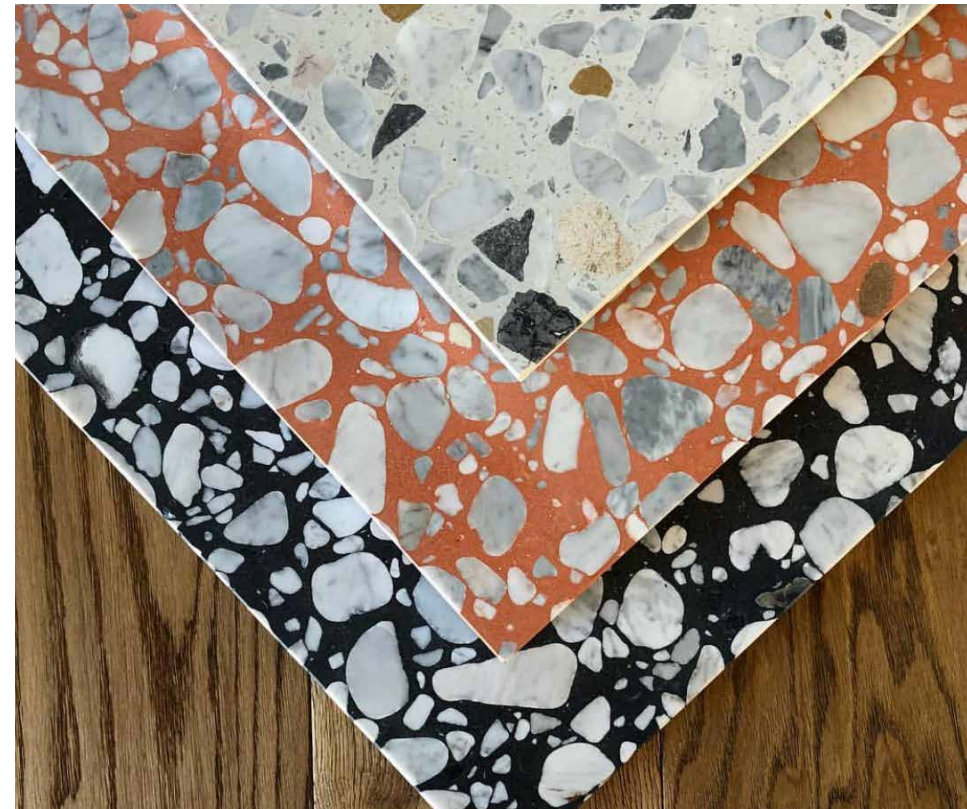

GRANDE RANGE

BIANCO

GRIS

SPAZIO

DALMATA

The Grande range is characterised by its magnified fragments of authentic Italian marble. You will discover many precious stones such as Carrara, Calacatta, Nero Marquina, Siena, and Bardiglio in this range.

NOTTE

CIOTTOLLO

MEZZO RANGE

PEPE BIANCO

CASTELLO

CIELO SCURO

BOSCHETTO

The Mezzo range is characterised by its mid-sized fragments of authentic Italian marble. You will discover many precious stones such as Carrara, Nero Marquina, Rosso Verona, Calacatta, Verde Alpi, and Green Onyx, in this range.

Available in sizes:

600mm x 600mm x 20mm

*Please refer to our website for stock information

PICCOLO RANGE

The Piccolo range is recognised by its montage of small stones with a range of rich colour and tones. You will discover many authentic stones such as Bianco Verona, Carrara, Nero Marquina, Rosso Verona, Calacatta, in this range.

PICCOLO RANGE

PEPE GRIGIO

STATICO

SLABS

Slabs are available upon request. Minimum order quantities may apply.

Slab size:
3050mm x 1250mm x 20mm

PRODUCT SPECIFICATIONS

Product Type:	Italian Made Terrazzo Tile
Colours:	Bianco Neve, Gris, Bella Varigato, Piccolo Bianco, Arancia, Spazio, Cielo Scuro, Pepe Bianco, Castello, Ciottolo
Origin:	Italy
Edge:	Micro Bevel
Finishes/Usages:	Honed
Slip Resistance Standard Honed:	R9
Water Absorption:	4.60M%
Flexural Strength:	6.90 Mpa
Resistance to Absorption:	18.40 cm ³ /50cm ²
Resistance to Compression:	70.00 N/mm ²
Density:	2.37 g/cm ³
Frost Resistance:	Resistant
Reaction to Fire:	Class A-1