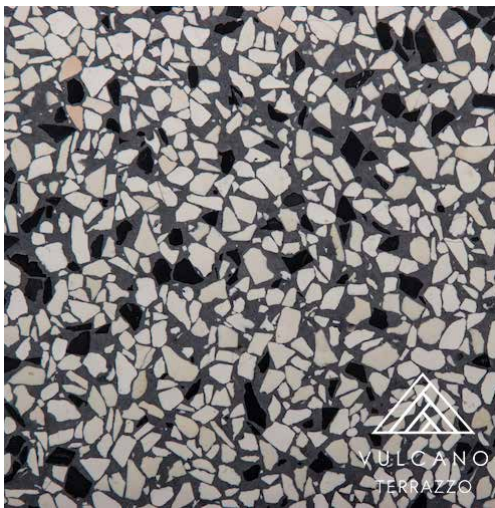

NOTTE

CIOTTOLLO

MEZZO RANGE

PEPE BIANCO

CASTELLO

CIELO SCURO

BOSCHETTO

The Mezzo range is characterised by its mid-sized fragments of authentic Italian marble. You will discover many precious stones such as Carrara, Nero Marquina, Rosso Verona, Calacatta, Verde Alpi, and Green Onyx, in this range.

Available in sizes:

600mm x 600mm x 20mm

*Please refer to our website for stock information

PICCOLO RANGE

The Piccolo range is recognised by its montage of small stones with a range of rich colour and tones. You will discover many authentic stones such as Bianco Verona, Carrara, Nero Marquina, Rosso Verona, Calacatta, in this range.

Available in sizes:

600mm x 600mm x 20mm

400mm x 400mm x 15mm

*Please refer to our website for stock information

BELLA VARIGATO

BIANCO

RUMORE BIANCO

NERO E ORO

PICCOLO RANGE

PEPE GRIGIO

STATICO

SLABS

Slabs are available upon request. Minimum order quantities may apply.

Slab size:
3050mm x 1250mm x 20mm

PRODUCT SPECIFICATIONS

Product Type:	Italian Made Terrazzo Tile
Colours:	Bianco Neve, Gris, Bella Varigato, Piccolo Bianco, Arancia, Spazio, Cielo Scuro, Pepe Bianco, Castello, Ciottolo
Origin:	Italy
Edge:	Micro Bevel
Finishes/Usages:	Honed
Slip Resistance Standard Honed:	R9
Water Absorption:	4.60M%
Flexural Strength:	6.90 Mpa
Resistance to Absorption:	18.40 cm ³ /50cm ²
Resistance to Compression:	70.00 N/mm ²
Density:	2.37 g/cm ³
Frost Resistance:	Resistant
Reaction to Fire:	Class A-1