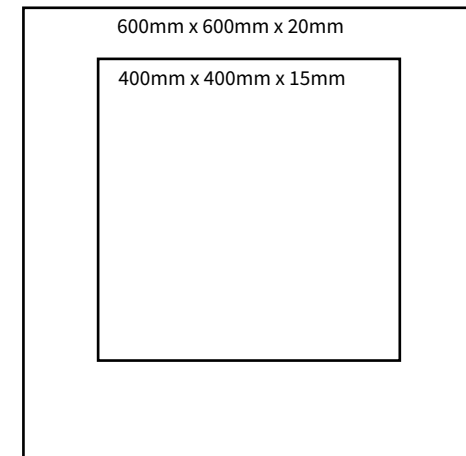

PRODUCT SPECIFICATIONS

Product Type:	Italian Made Terrazzo Tile
Colours:	Bianco Neve, Gris, Bella Varigato, Piccolo Bianco, Arancia, Spazio, Cielo Scuro, Pepe Bianco, Castello, Ciottolo
Origin:	Italy
Edge:	Micro Bevel
Finishes/Usages:	Honed
Slip Resistance Standard Honed:	R9
Water Absorption:	4.60M%
Flexural Strength:	6.90 Mpa
Resistance to Absorption:	18.40 cm³/50cm²
Resistance to Compression:	70.00 N/mm²
Density:	2.37 g/cm³
Frost Resistance:	Resistant
Reaction to Fire:	Class A-1

FORMATS

SEALING