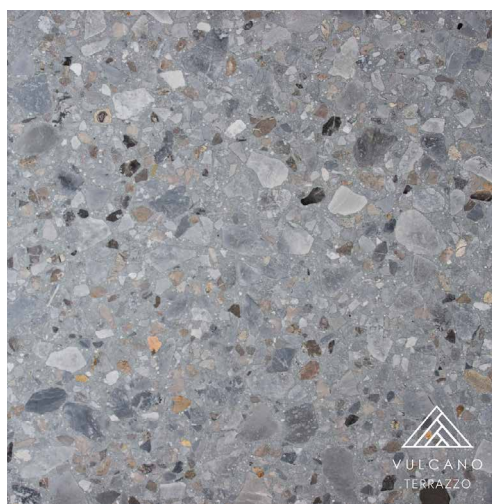

GRANDE RANGE

BIANCO

GRIS

SPAZIO

DALMATA

The Grande range is characterised by its magnified fragments of authentic Italian marble. You will discover many precious stones such as Carrara, Calacatta, Nero Marquina, Siena, and Bardiglio in this range.

Available in sizes:

600mm x 600mm x 20mm

*Please refer to our website for stock information

GRANDE RANGE

ZANDOBBIO

ARANCIA

CASTELLO

CRIGIO SERIO

NOTTE

CIOTTOLLO

MEZZO RANGE

PEPE BIANCO

CASTELLO

CIELO SCURO

BOSCHETTO

The Mezzo range is characterised by its mid-sized fragments of authentic Italian marble. You will discover many precious stones such as Carrara, Nero Marquina, Rosso Verona, Calacatta, Verde Alpi, and Green Onyx, in this range.

Available in sizes:

600mm x 600mm x 20mm

*Please refer to our website for stock information

PICCOLO RANGE

The Piccolo range is recognised by its montage of small stones with a range of rich colour and tones. You will discover many authentic stones such as Bianco Verona, Carrara, Nero Marquina, Rosso Verona, Calacatta, in this range.