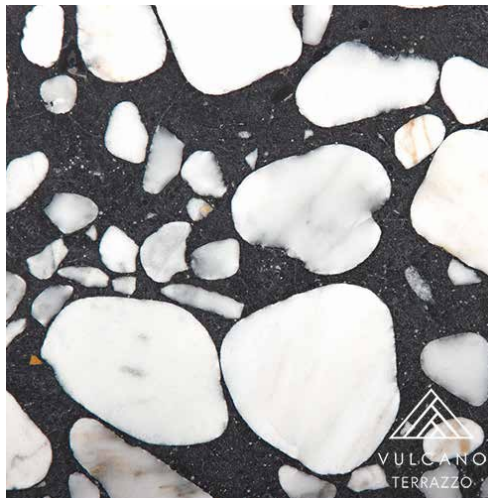

GRANDE RANGE

BIANCO

GRIS

SPAZIO

DALMATA

The Grande range is characterised by its magnified fragments of authentic Italian marble. You will discover many precious stones such as Carrara, Calacatta, Nero Marquina, Siena, and Bardiglio in this range.

NOTTE

CIOTTOLLO

MEZZO RANGE

PEPE BIANCO

CASTELLO

CIELO SCURO

BOSCHETTO

The Mezzo range is characterised by its mid-sized fragments of authentic Italian marble. You will discover many precious stones such as Carrara, Nero Marquina, Rosso Verona, Calacatta, Verde Alpi, and Green Onyx, in this range.